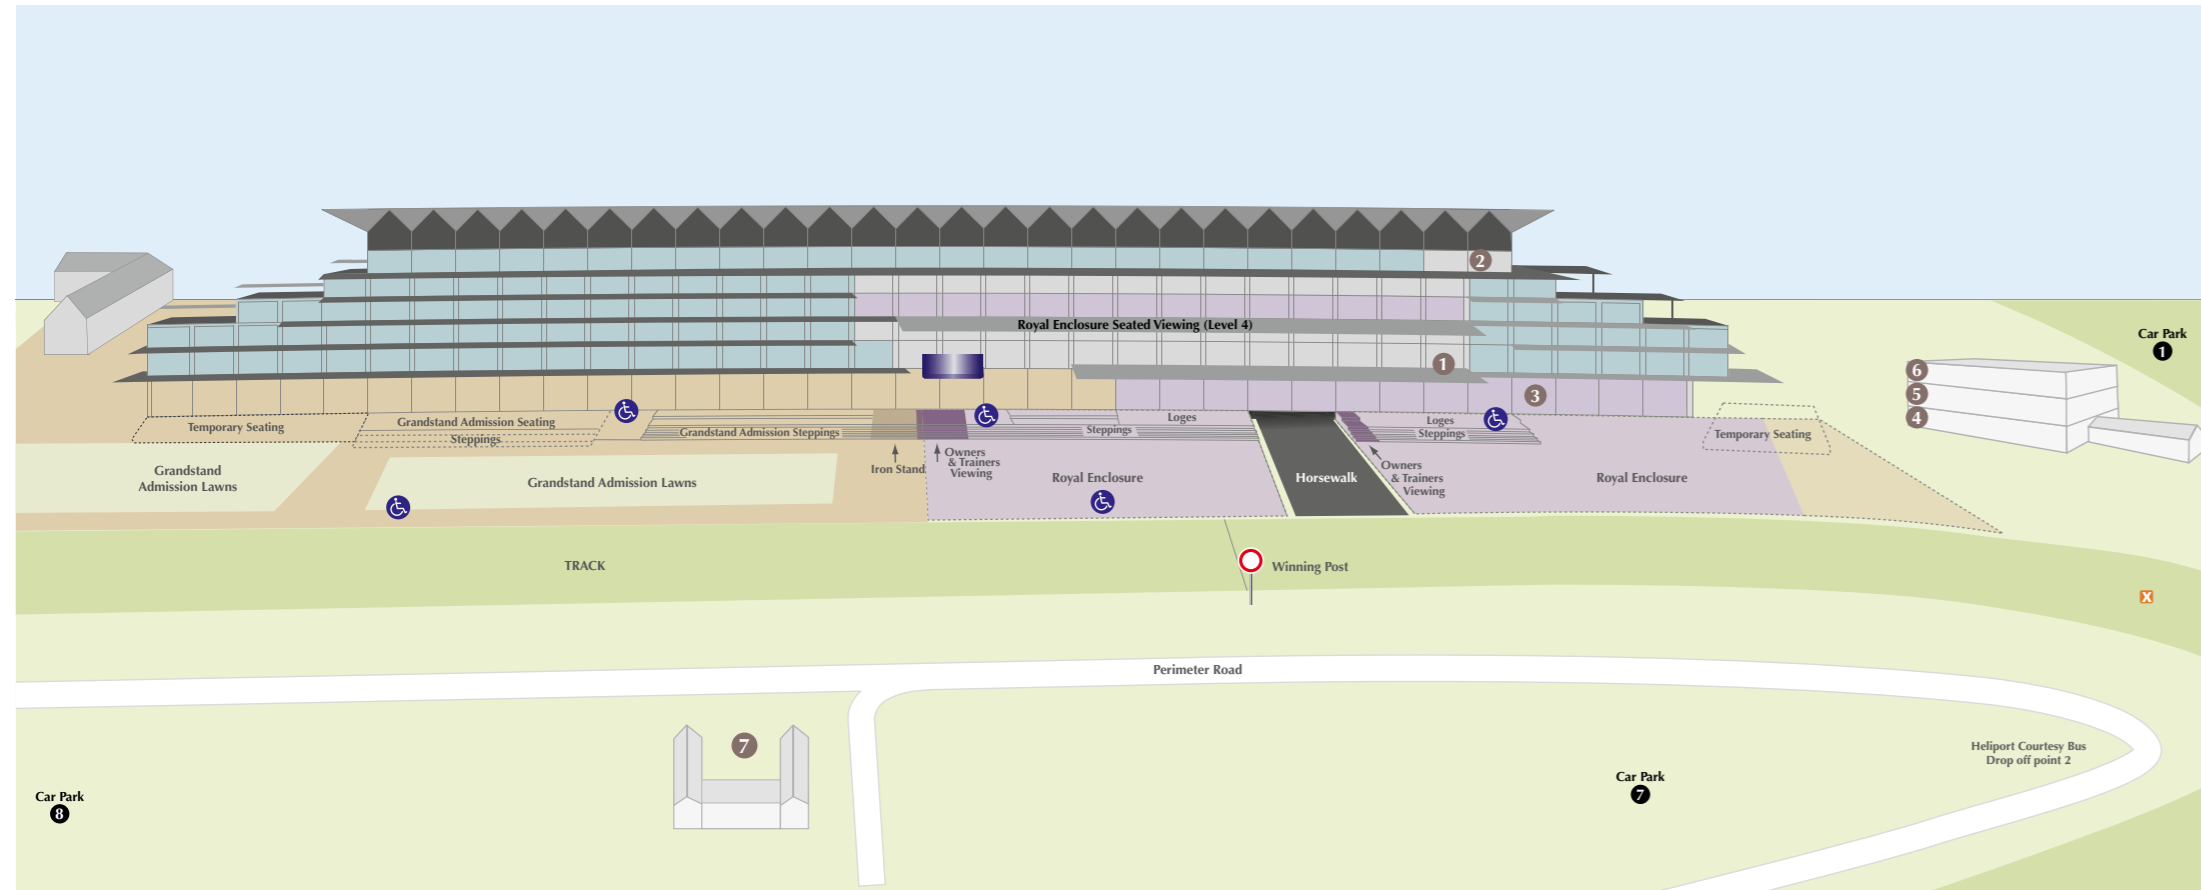

TRACK VIEW

PARADE RING VIEW

- 1 WINDSOR FOREST RESTAURANT
 - 2 WATERSIDE INN AT THE PANORAMIC
 - 3 TRACKSIDE CLUB LOUNGE
 - 4 SANDRINGHAM RESTAURANT*
 - 5 CARRIAGES RESTAURANT*
 - 6 BESSBOROUGH RESTAURANT*
 - 7 IMPERIAL EVENTS VILLAGE
 - 8 PARADE RING RESTAURANT
 - 9 OLD PADDOCK RESTAURANT
 - 10 QUEEN ANNE ROOMS
 - 11 ROYAL ASCOT PAVILION
- X COURSE CROSSING POINT
 - ♿ DISABLED VIEWING
 - Private Boxes
 - Royal Enclosure Badgeholders' Area Only
 - Grandstand Admission Areas
 - BS BANDSTAND
 - ♿ DISABLED VIEWING
 - Royal Enclosure Badgeholders' Area Only
 - Grandstand Admission Areas
 - ➔ RACECOURSE ENTRANCE

*PRIVATE CHALETS AVAILABLE ON ALL LEVELS.

Royal Enclosure badgeholders also have access to the Grandstand Admission area. Grandstand Admission racegoers have access to all areas except the Royal Enclosure and Silver Ring.