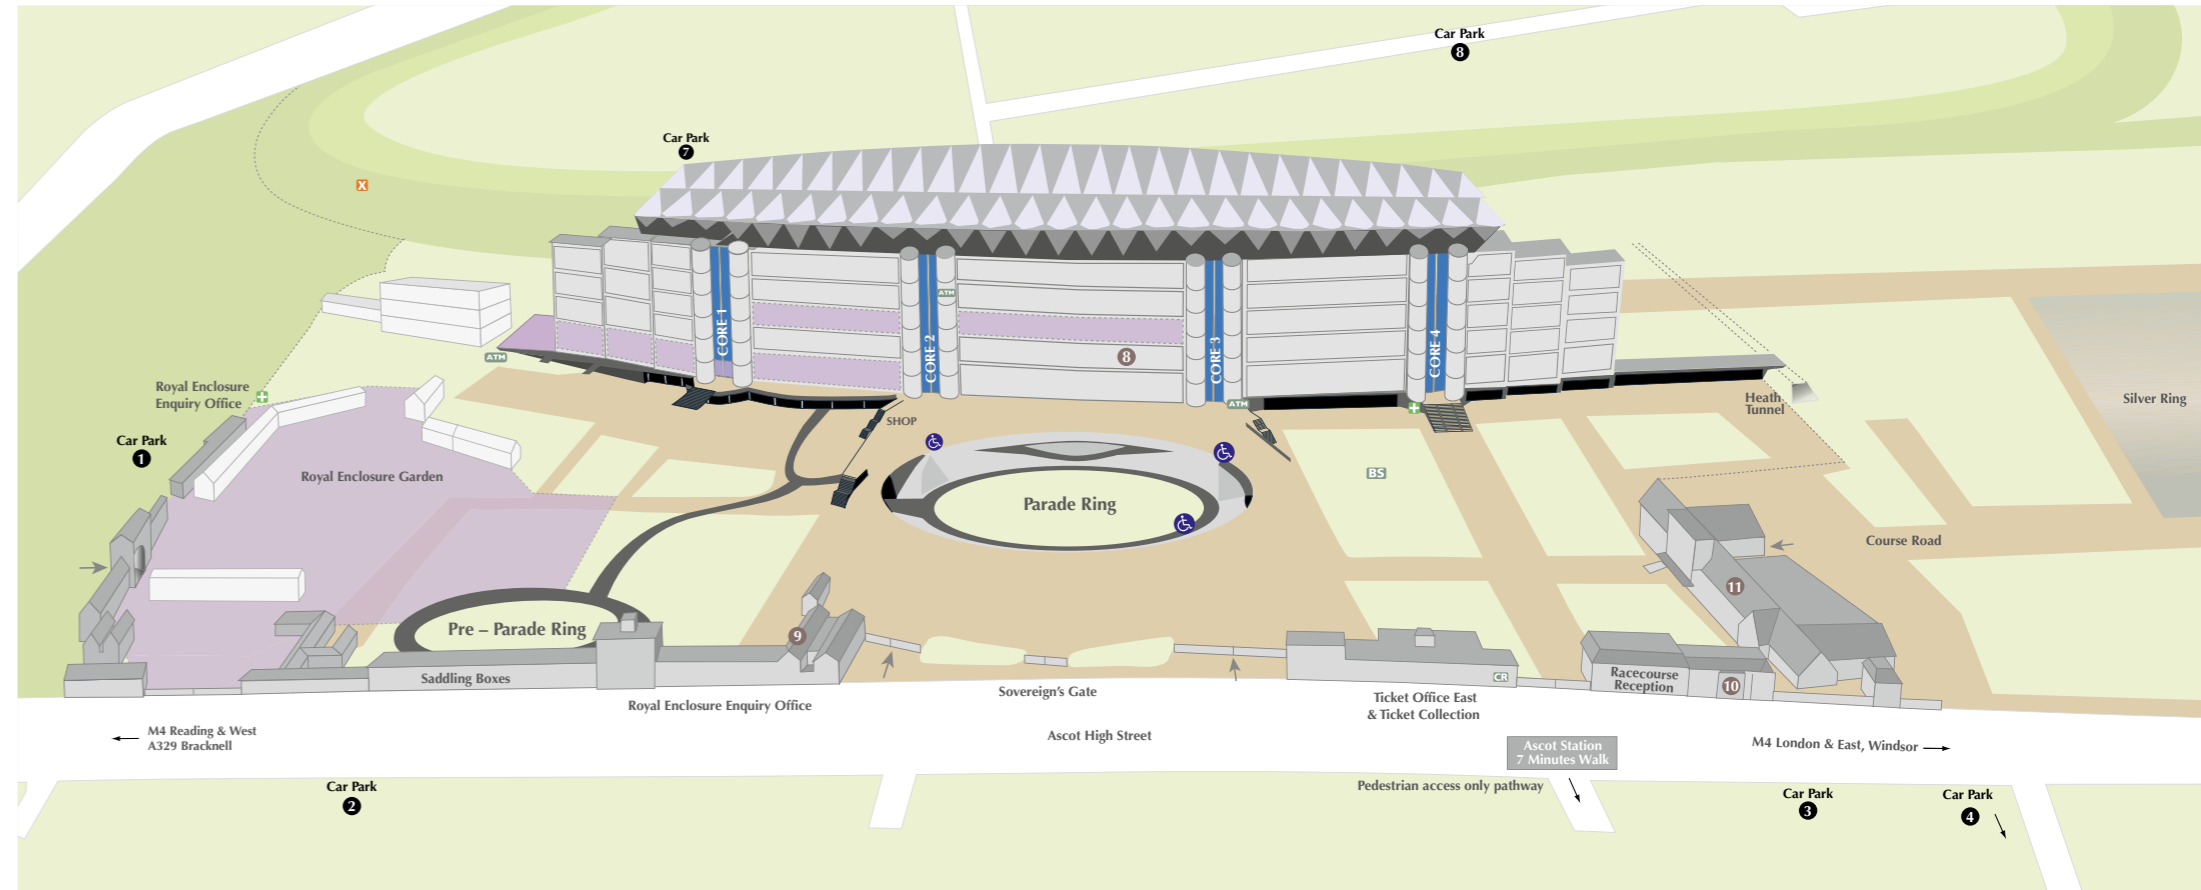

TRACK VIEW

PARADE RING VIEW

- 1 WINDSOR FOREST RESTAURANT
 - 2 WATERSIDE INN AT THE PANORAMIC
 - 3 TRACKSIDE CLUB LOUNGE
 - 4 SANDRINGHAM RESTAURANT*
 - 5 CARRIAGES RESTAURANT*
 - 6 BESSBOROUGH RESTAURANT*
 - 7 IMPERIAL EVENTS VILLAGE
 - 8 PARADE RING RESTAURANT
 - 9 OLD PADDOCK RESTAURANT
 - 10 QUEEN ANNE ROOMS
 - 11 ROYAL ASCOT PAVILION
- X COURSE CROSSING POINT
 - ♿ DISABLED VIEWING
 - Private Boxes
 - Royal Enclosure Badgeholders' Area Only
 - Grandstand Admission Areas
 - BS BANDSTAND
 - ♿ DISABLED VIEWING
 - Royal Enclosure Badgeholders' Area Only
 - Grandstand Admission Areas
 - ➔ RACECOURSE ENTRANCE

*PRIVATE CHALETS AVAILABLE ON ALL LEVELS.

Royal Enclosure badgeholders also have access to the Grandstand Admission area. Grandstand Admission racegoers have access to all areas except the Royal Enclosure and Silver Ring.