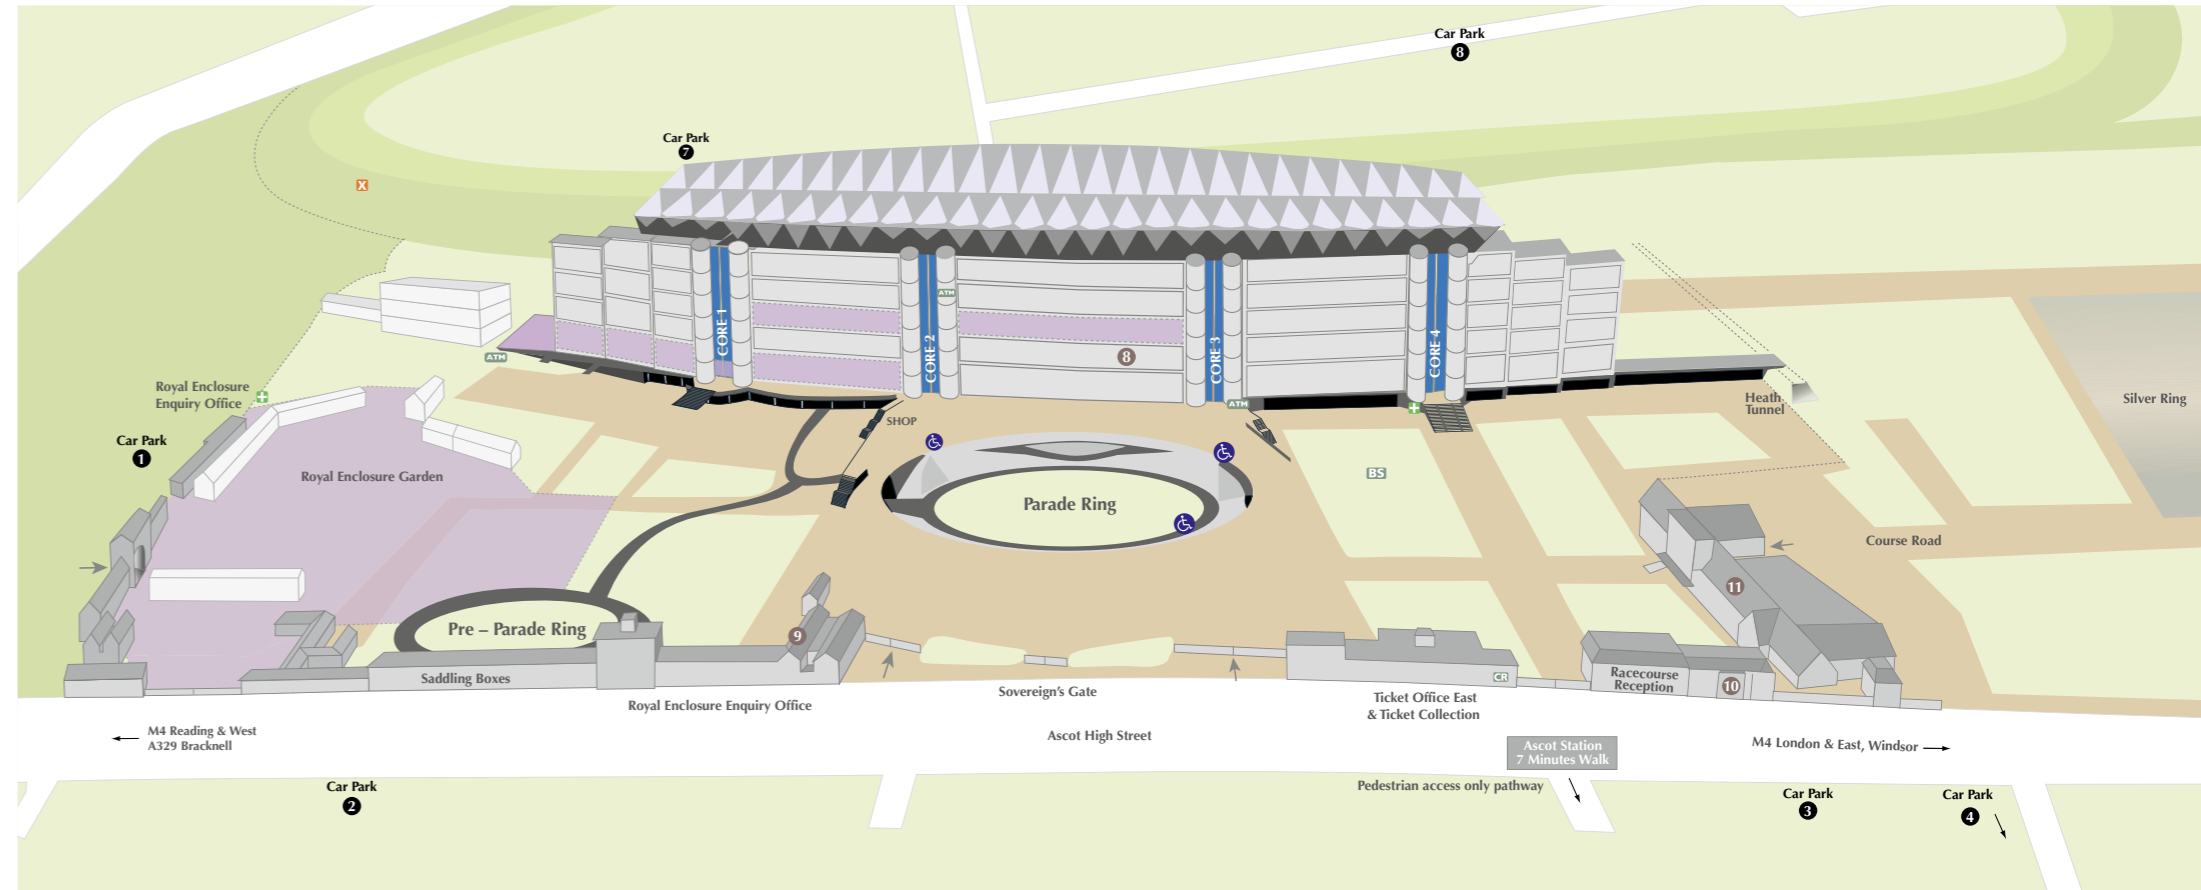

TRACK VIEW

PARADE RING VIEW

- 1 WINDSOR FOREST RESTAURANT
 - 2 WATERSIDE INN AT THE PANORAMIC
 - 3 TRACKSIDE CLUB LOUNGE
 - 4 SANDRINGHAM RESTAURANT*
 - 5 CARRIAGES RESTAURANT*
 - 6 BESSBOROUGH RESTAURANT*
 - 7 IMPERIAL EVENTS VILLAGE
 - 8 PARADE RING RESTAURANT
 - 9 OLD PADDOCK RESTAURANT
 - 10 QUEEN ANNE ROOMS
 - 11 ROYAL ASCOT PAVILION
- X COURSE CROSSING POINT
 - ♿ DISABLED VIEWING
 - Private Boxes
 - ROYAL ENCLOSURE BADGEHOLDERS' AREA ONLY
 - GRANDSTAND ADMISSION AREAS

*PRIVATE CHALETS AVAILABLE ON ALL LEVELS.

- BS BANDSTAND
- ♿ DISABLED VIEWING
- ROYAL ENCLOSURE BADGEHOLDERS' AREA ONLY
- GRANDSTAND ADMISSION AREAS
- ➔ RACECOURSE ENTRANCE

Royal Enclosure badgeholders also have access to the Grandstand Admission area. Grandstand Admission racegoers have access to all areas except the Royal Enclosure and Silver Ring.